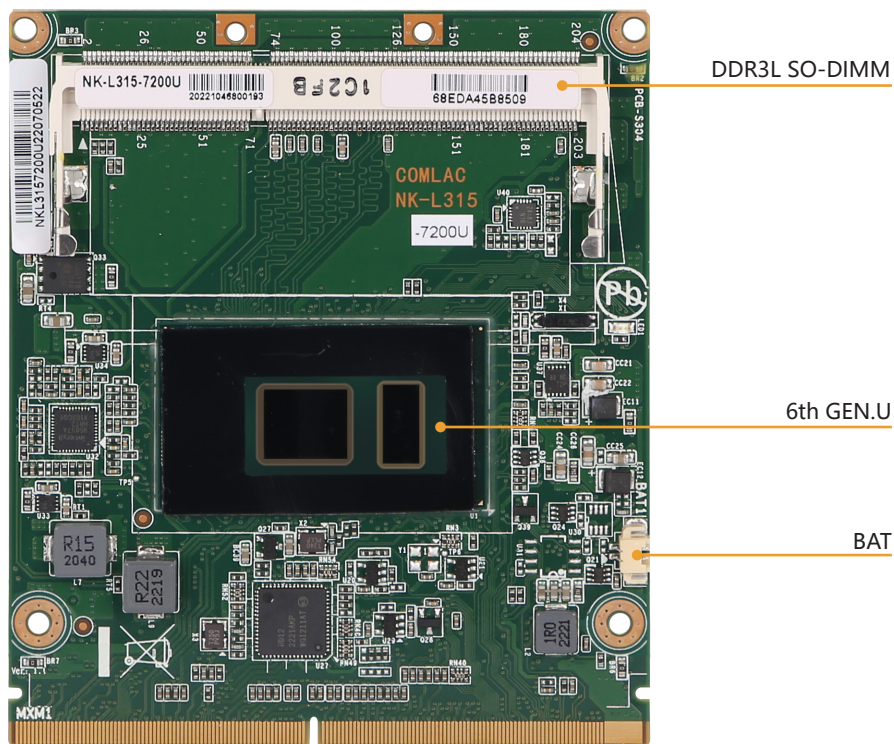

NK-L315-3855U/6200U/7600U

95*82 SkyLake/KabyLake U Comlac Board

特点 Feature

- Intel® Celeron® 3855U processor, Dual-core, base frequency 1.6GHz , TDP 15W
- Intel® Celeron® i5-6200U processor, Dual-core, base frequency 2.3GHz up to 2.8GHz , TDP 15W
- Intel® Core™ i7-7600U processor, Dual-core, base frequency 2.8GHz up to 3.9GHz , TDP 15W
- Support 1 xDDR3L-1600MHz SO-DIMM slot, up to 8GB
- Support 1 xeDP,2 x DDI Tri-display
- Type3 Interface Signals with MXM3.0 Gold Finger

规格 Specification

处理器 Processor System	CPU	Intel® 6/7th Gen.U Celeron Core processor, TDP 15W
	芯片组 Chipset	Intel® SoC integrated
	BIOS	AMI 128Mb UEFI BIOS
内存 Memory	技术 Technology	Single Channel(Non-ECC) DDR3L-1600MHz, up to 8GB
	插槽 Slot	1 x DDR3L 240-pin SO-DIMM slot
图形 Graphic	控制器 Controller	Intel HD graphics integrated
扩展接口 Expansion Signals	显示 Display	2 x DDI,1 x eDP
	串口 Serial Port	2 x Uart(9line),4 x Uart(3line)
	USB	4 x USB3.0 ,8xUSB2.0
	SATA	2 x SATA 3.0
	PCIe	5 port 8 lanes (1 X4、 1 X2、 2 X1)
	GPIO	1 x 4bit GPIO
	Audio	1 x Intel HDA Audio codec
	Fan	1 x Smart Fan
	网络 Ethernet	Intel i210AT controller
	其他 others	1 x I ² C,1 x SMBus,1 x LPC,1 x Buzzer, 1 x KB/MS
	看门狗定时器 Watchdog Timer	输出 & 间隔 Output&Interval
电源 Power	Power input	5V
操作系统 OS Support	MS Windows	Windows 7(Only support with Intel 6th Gen. CPU),Windows 10
	Linux	Linux
机械参数 Mechanism	尺寸 Dimensions	(L)95mm x (W)82mm
	净重 Gross Weight	0.6kg
环境 Environment	温度 Temperature	Operating: 0°C ~60°C with SSD
		Storage: -40°C ~85°C
	湿度 Humidity	5~95% (Non-condensing)
	振动 Vibration	5~500Hz, 3Grms operating

框架图 Block Diagram

机构图 Mechanical Drawing

单位 (Unit): mm

订购信息 Order Information

料号 Part No.	型号 Model	描述 Description
F04.L31502.00.S12	NK-L315-3855U	Type 3,95*82mm SkyLake-U,3855U,1x DDR3L SO-DIMM
F04.L31504.00.S12	NK-L315-6200U	Type 3,95*82mm SkyLake-U,I5- 6200U,1x DDR3L SO-DIMM
F04.L31504.00.S12	NK-L315-7600U	Type 3,95*82mm KabyLake-U,I7- 7600U,1x DDR3L SO-DIMM