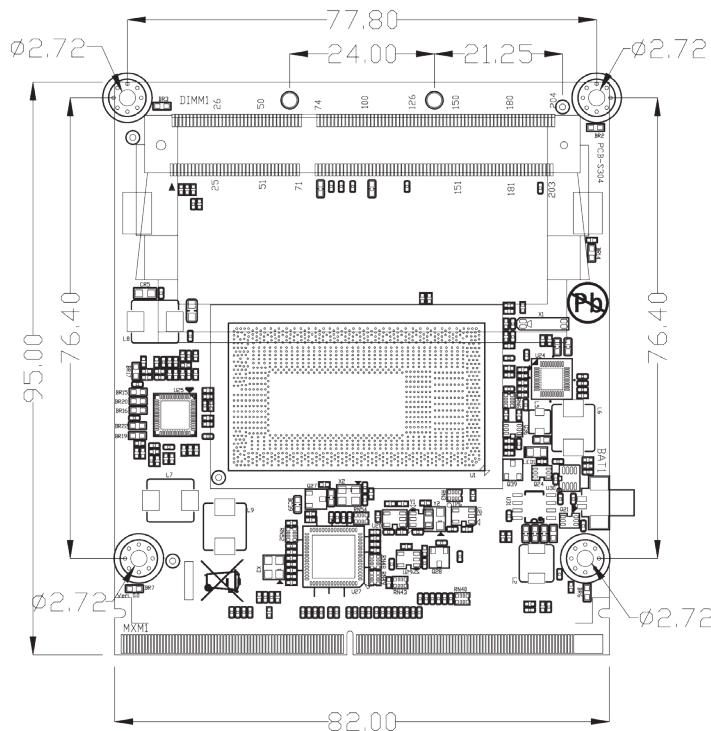

NK-L315-3855U/6200U/7600U

95*82 SkyLake/KabyLake U Comlac Board

特点 Feature

- Intel® Celeron® 3855U processor, Dual-core, base frequency 1.6GHz , TDP 15W
- Intel® Celeron® i5-6200U processor, Dual-core, base frequency 2.3GHz up to 2.8GHz , TDP 15W
- Intel® Core™ i7-7600U processor, Dual-core, base frequency 2.8GHz up to 3.9GHz , TDP 15W
- Support 1 xDDR3L-1600MHz SO-DIMM slot, up to 8GB
- Support 1 xeDP,2 x DDI Tri-display
- Type3 Interface Signals with MXM3.0 Gold Finger

规格 Specification

处理器 Processor System	CPU	Intel® 6/7th Gen.U Celeron Core processor, TDP 15W
	芯片组 Chipset	Intel® SoC integrated
	BIOS	AMI 128Mb UEFI BIOS
内存 Memory	技术 Technology	Single Channel(Non-ECC) DDR3L-1600MHz, up to 8GB
	插槽 Slot	1 x DDR3L 240-pin SO-DIMM slot
图形 Graphic	控制器 Controller	Intel HD graphics integrated
扩展接口 Expansion Signals	显示 Display	2 x DDI,1 x eDP
	串口 Serial Port	2 x Uart(9line),4 x Uart(3line)
	USB	4 x USB3.0 ,8xUSB2.0
	SATA	2 x SATA 3.0
	PCIe	5 port 8 lanes (1 X4、 1 X2、 2 X1)
	GPIO	1 x 4bit GPIO
	Audio	1 x Intel HDA Audio codec
	Fan	1 x Smart Fan
	网络 Ethernet	Intel i210AT controller
	其他 others	1 x I ² C,1 x SMBus,1 x LPC,1 x Buzzer, 1 x KB/MS
	看门狗定时器 Watchdog Timer	输出 & 间隔 Output&Interval
电源 Power	Power input	5V
操作系统 OS Support	MS Windows	Windows 7(Only support with Intel 6th Gen. CPU),Windows 10
	Linux	Linux
机械参数 Mechanism	尺寸 Dimensions	(L)95mm x (W)82mm
	净重 Gross Weight	0.6kg
环境 Environment	温度 Temperature	Operating: 0°C ~60°C with SSD
		Storage: -40°C ~85°C
	湿度 Humidity	5~95% (Non-condensing)
	振动 Vibration	5~500Hz, 3Grms operating

框架图 Block Diagram

机构图 Mechanical Drawing

单位 (Unit): mm

订购信息 Order Information

料号 Part No.	型号 Model	描述 Description
F04.L31502.00.S12	NK-L315-3855U	Type 3,95*82mm SkyLake-U,3855U,1x DDR3L SO-DIMM
F04.L31504.00.S12	NK-L315-6200U	Type 3,95*82mm SkyLake-U,I5- 6200U,1x DDR3L SO-DIMM
F04.L31504.00.S12	NK-L315-7600U	Type 3,95*82mm KabyLake-U,I7- 7600U,1x DDR3L SO-DIMM