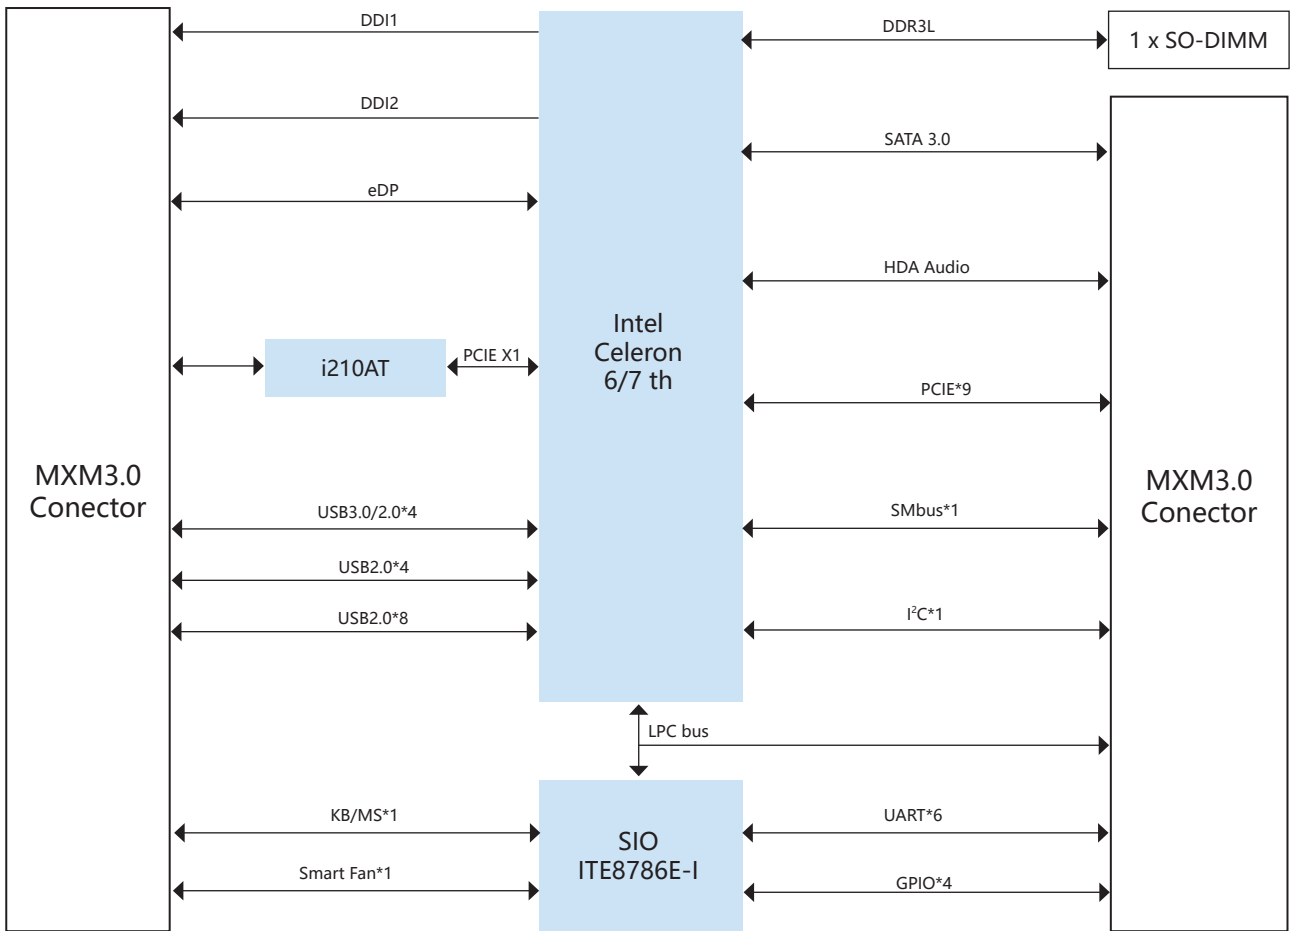

框架图 Block Diagram